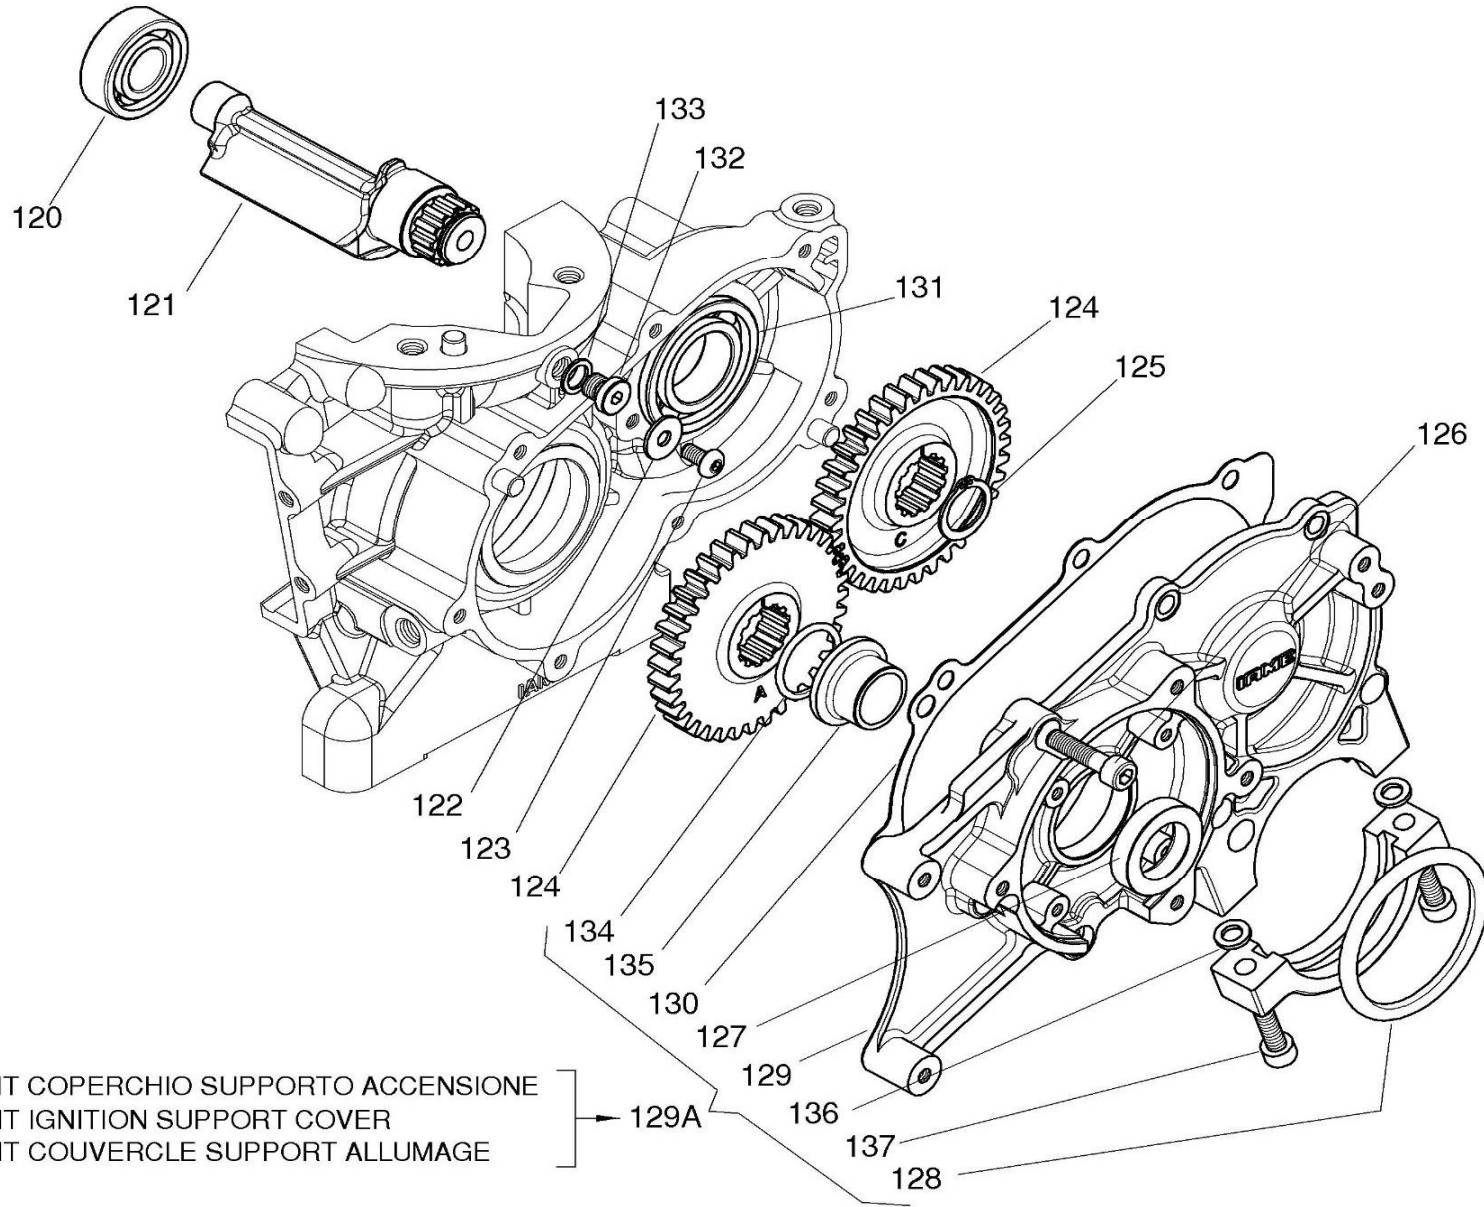

ARBOL EQUILBRADOR

KIT COPERCHIO SUPPORTO ACCENSIONE
KIT IGNITION SUPPORT COVER
KIT COUVERCLE SUPPORT ALLUMAGE