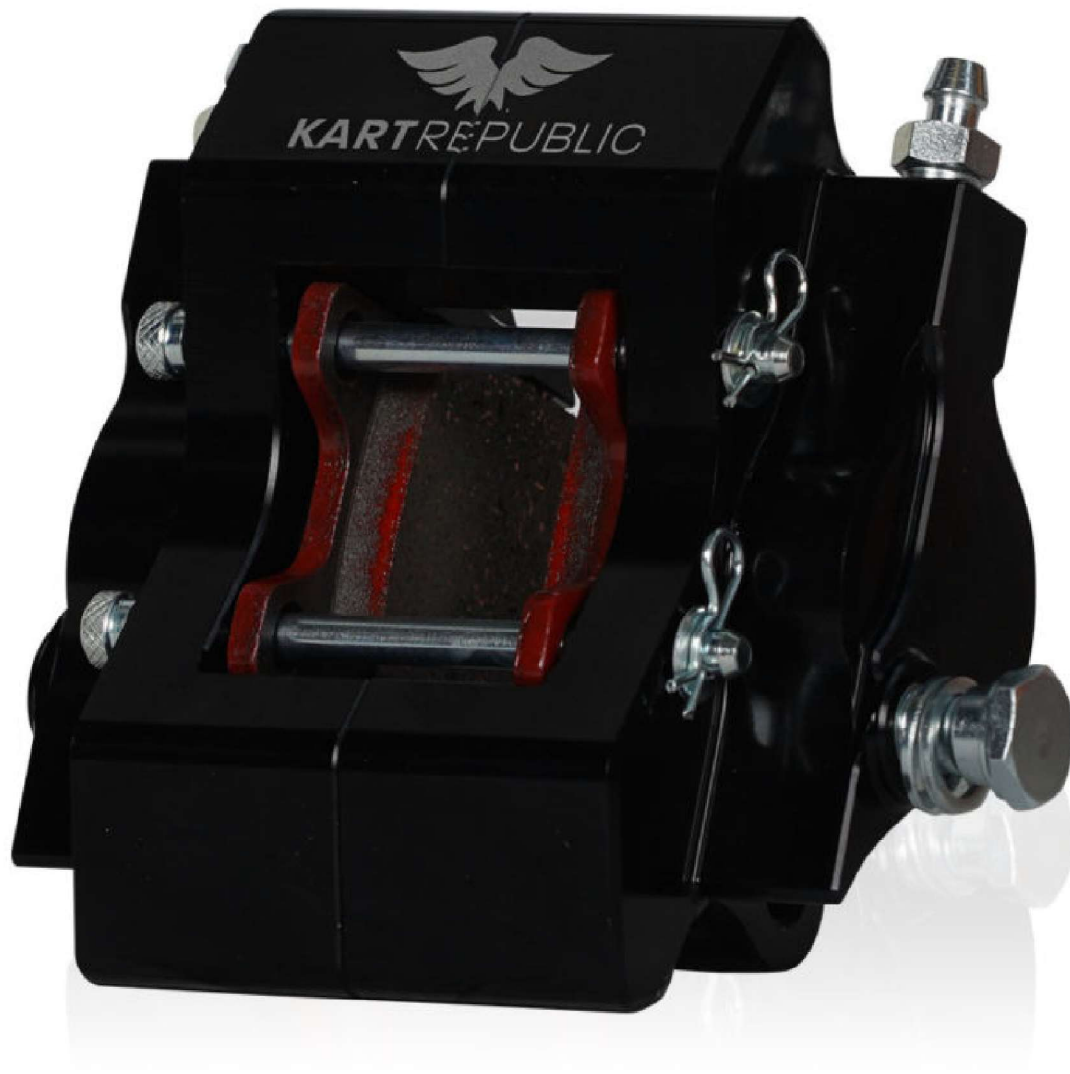

K06MIZDF0119A

ECCENTRIC STUB AXLE
0 DEGREES

€24,10

K06MIZDF0663A

ECCENTRIC STUB AXLE
3 DEGREES

€29,87

BRAKE SYSTEM

Image	SKU	Product	Price
	K050000I0004F	O-RING REAR BRAKE CALIPER (NEW)	€1,44
	K050000I0005F	O-RING MASTER CYLINDER (NEW)	€2,37
	K050000I0018A	BRAKE ROD 395MM COMPLETE OK	€16,48
	K050000I0496F	BRAKE PAD FIXING CLIP (NEW)	€0,31
	K050000I0106F	REAR BRAKE DISC 180X17,5 (NEW)	€158,41
	K050000I0632F	REAR BRAKE DISC 180X17,5 COMPLETE WITH 50MM FLOATING DISC CARRIER (New)	€286,96

	K0500MIF0125A	SECURITY BRAKE CABLE COMPLETE WITH FORK	€21,12
	K01MIZDF0650C	CLUTCH CABLE	€3,60
	K05MIZDF0129A	LONG FORK FOR BRAKE ROD	€10,20
	K05MIZDF0156A	BLACK SHEATHS FOR BAR (1000MM)	€5,87
	K050000I0517F	OVERHAUL KIT FOR REAR BRAKE CALIPER (NEW)	€23,38
	K050000I0518F	OVERHAUL KIT FOR MASTER CYLINDER (NEW)	€19,78

	K050000I0519F	KIT CAP FOR MASTER CYLINDER TANK (NEW)	€12,15
	K050000I0520F	SPRING FOR MASTER CYLINDER (NEW)	€9,17
	K050000I0522F	50MM DISC CARRIER FOR FLOATING ADAPTER COMPLETE WITH BOLTS (NEW)	€72,41
	K050000I0546F	DUST COVER (NEW)	€11,54
	K050000I0547F	REAR BRAKE PAD (NEW)	€26,16
	K050000I0548F	BRAKE PAD FIXING PIN (NEW)	€2,68